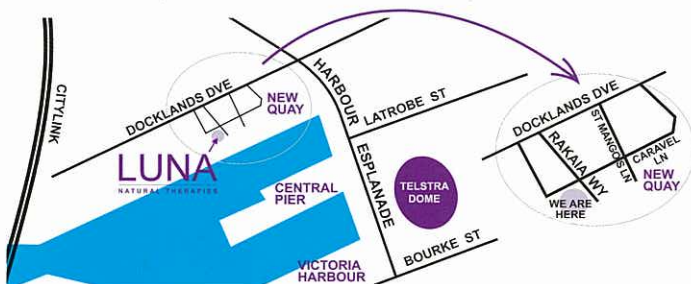

opening hours: mon-fri 8am-8pm, sat 8am-6pm

9670 8591

21 rakaia way, docklands
www.lunanaturally.com

BEAUTY THERAPY**FEMALE WAXING**

Eyebrow	\$14.00	Lower Half Leg	\$22.00
Lip	\$10.00	Upper Half Leg	\$27.00
Chin	\$9.00	3 Quarter Leg	\$30.00
Lip, Chin & Brow	\$26.00	Full Leg	\$40.00
Side of Face	\$12.00	Full Leg & bikini	\$52.00
Half Arm	\$20.00	Bikini	\$16.00
Full Arm	\$28.00	XX Bikini	\$24.00
Under Arm	\$15.00	XXX Brazilian	\$40.00
Naval Line	\$5.00	Shaping	\$48.00